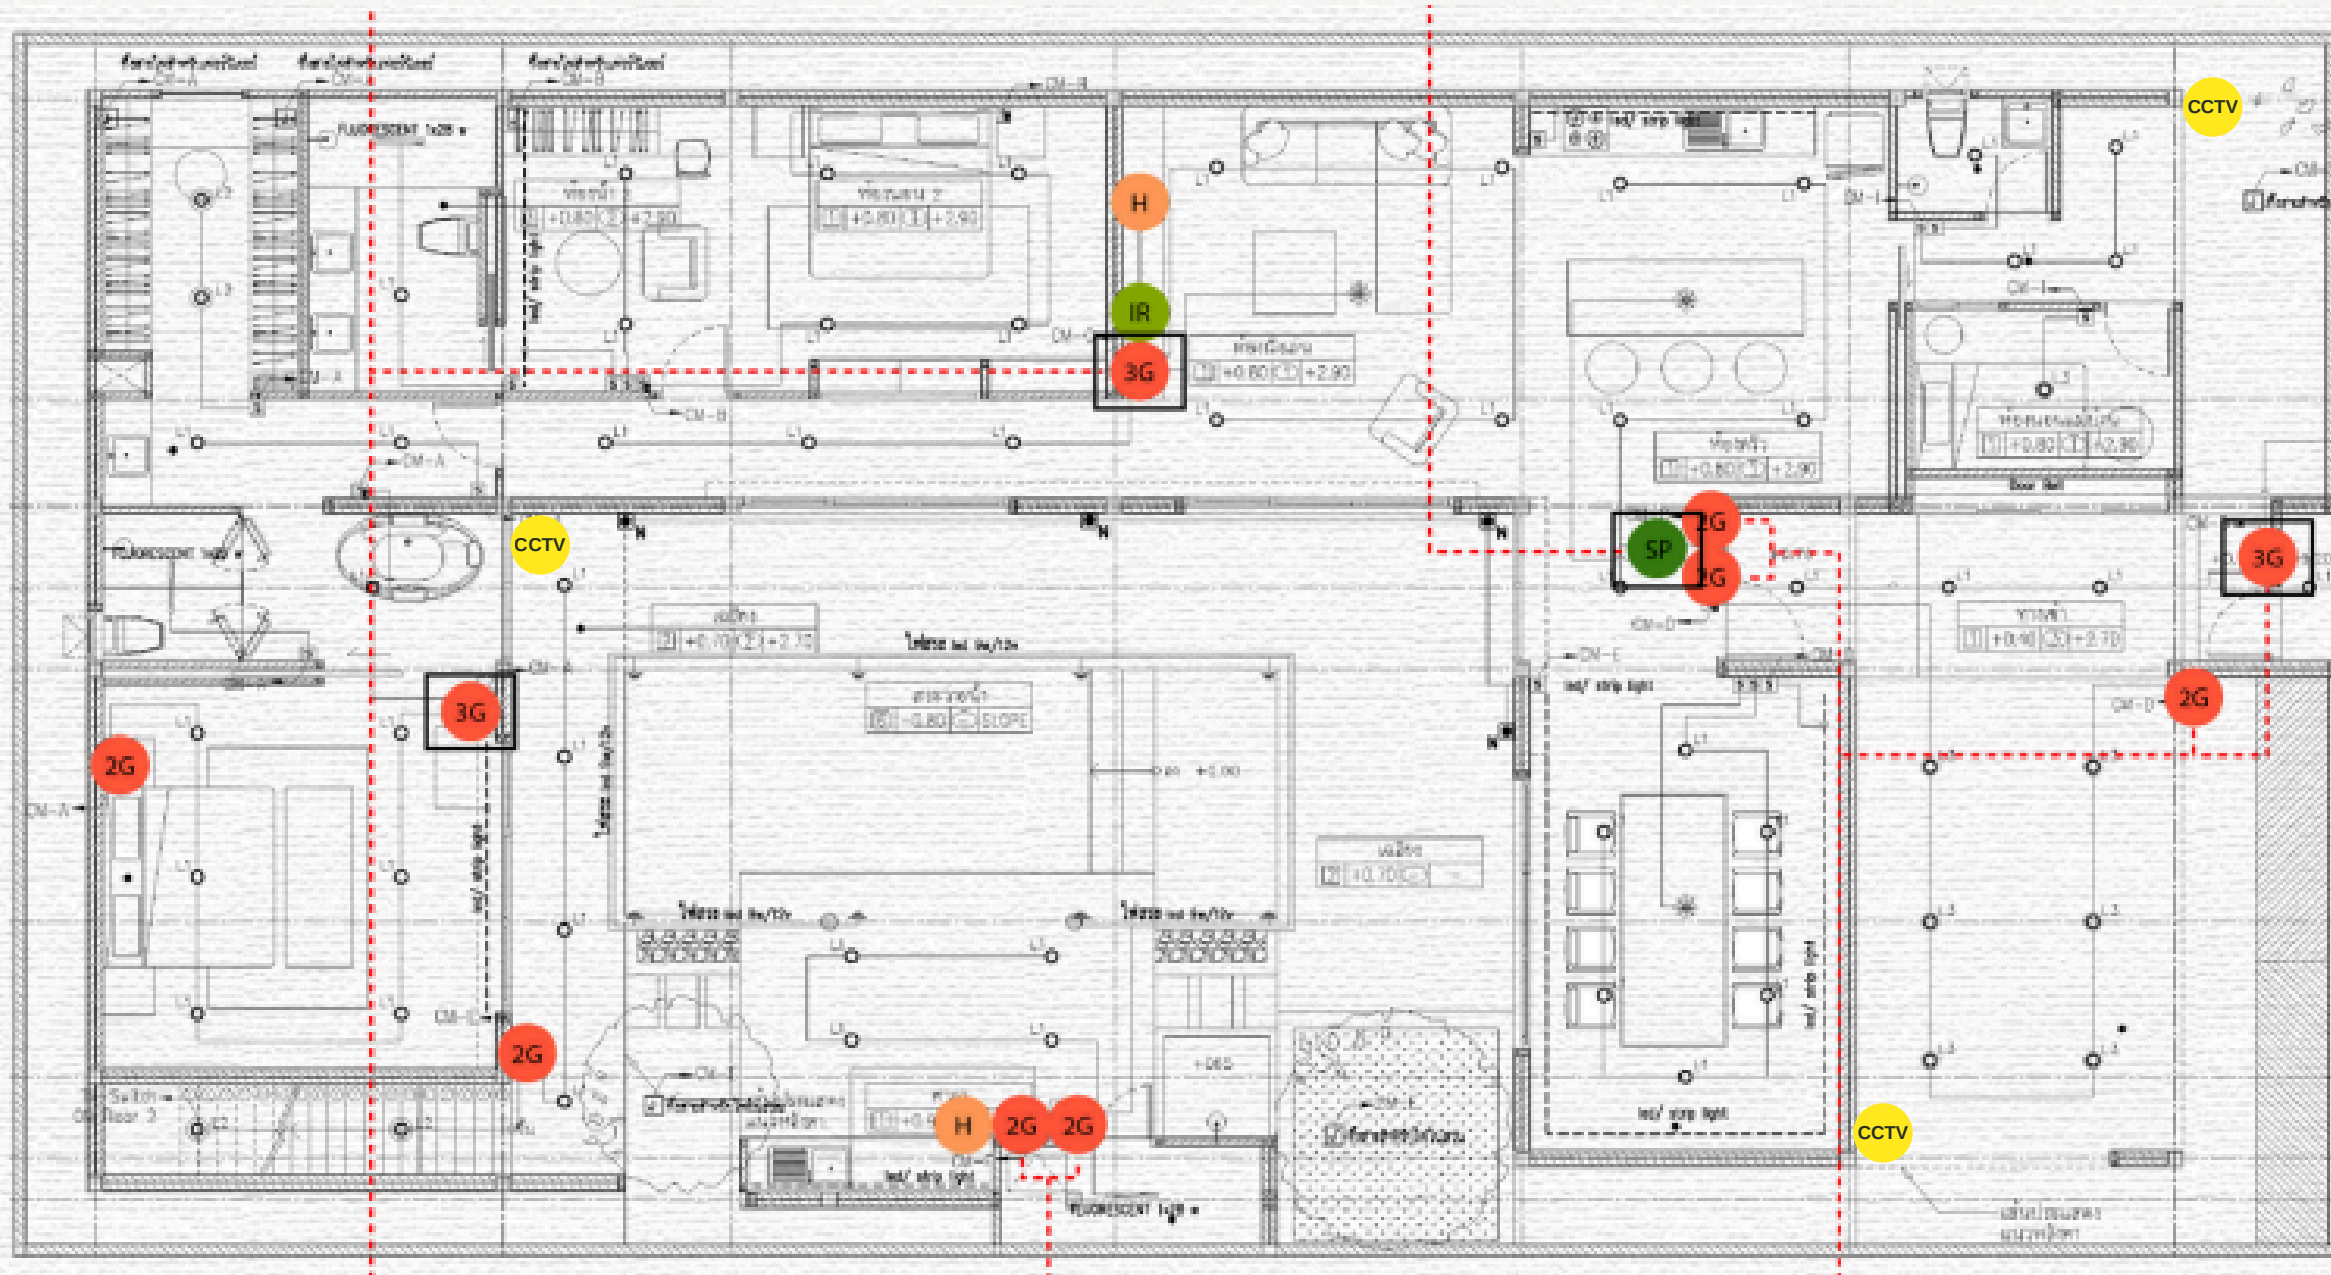

LAY pearl

BY PORJAI GROUP DEVELOPMENT CO.,LTD

SMART HOME & SECURITY SYSTEM DESIGN

- H** SMART HUB
 - 2G** RELAY 2 GANG
 - 3G** RELAY 3 GANG
 - IR** IR REMOTE
 - SP** SMART PANEL
 - DL** DIGITAL DOOR LOCK
-