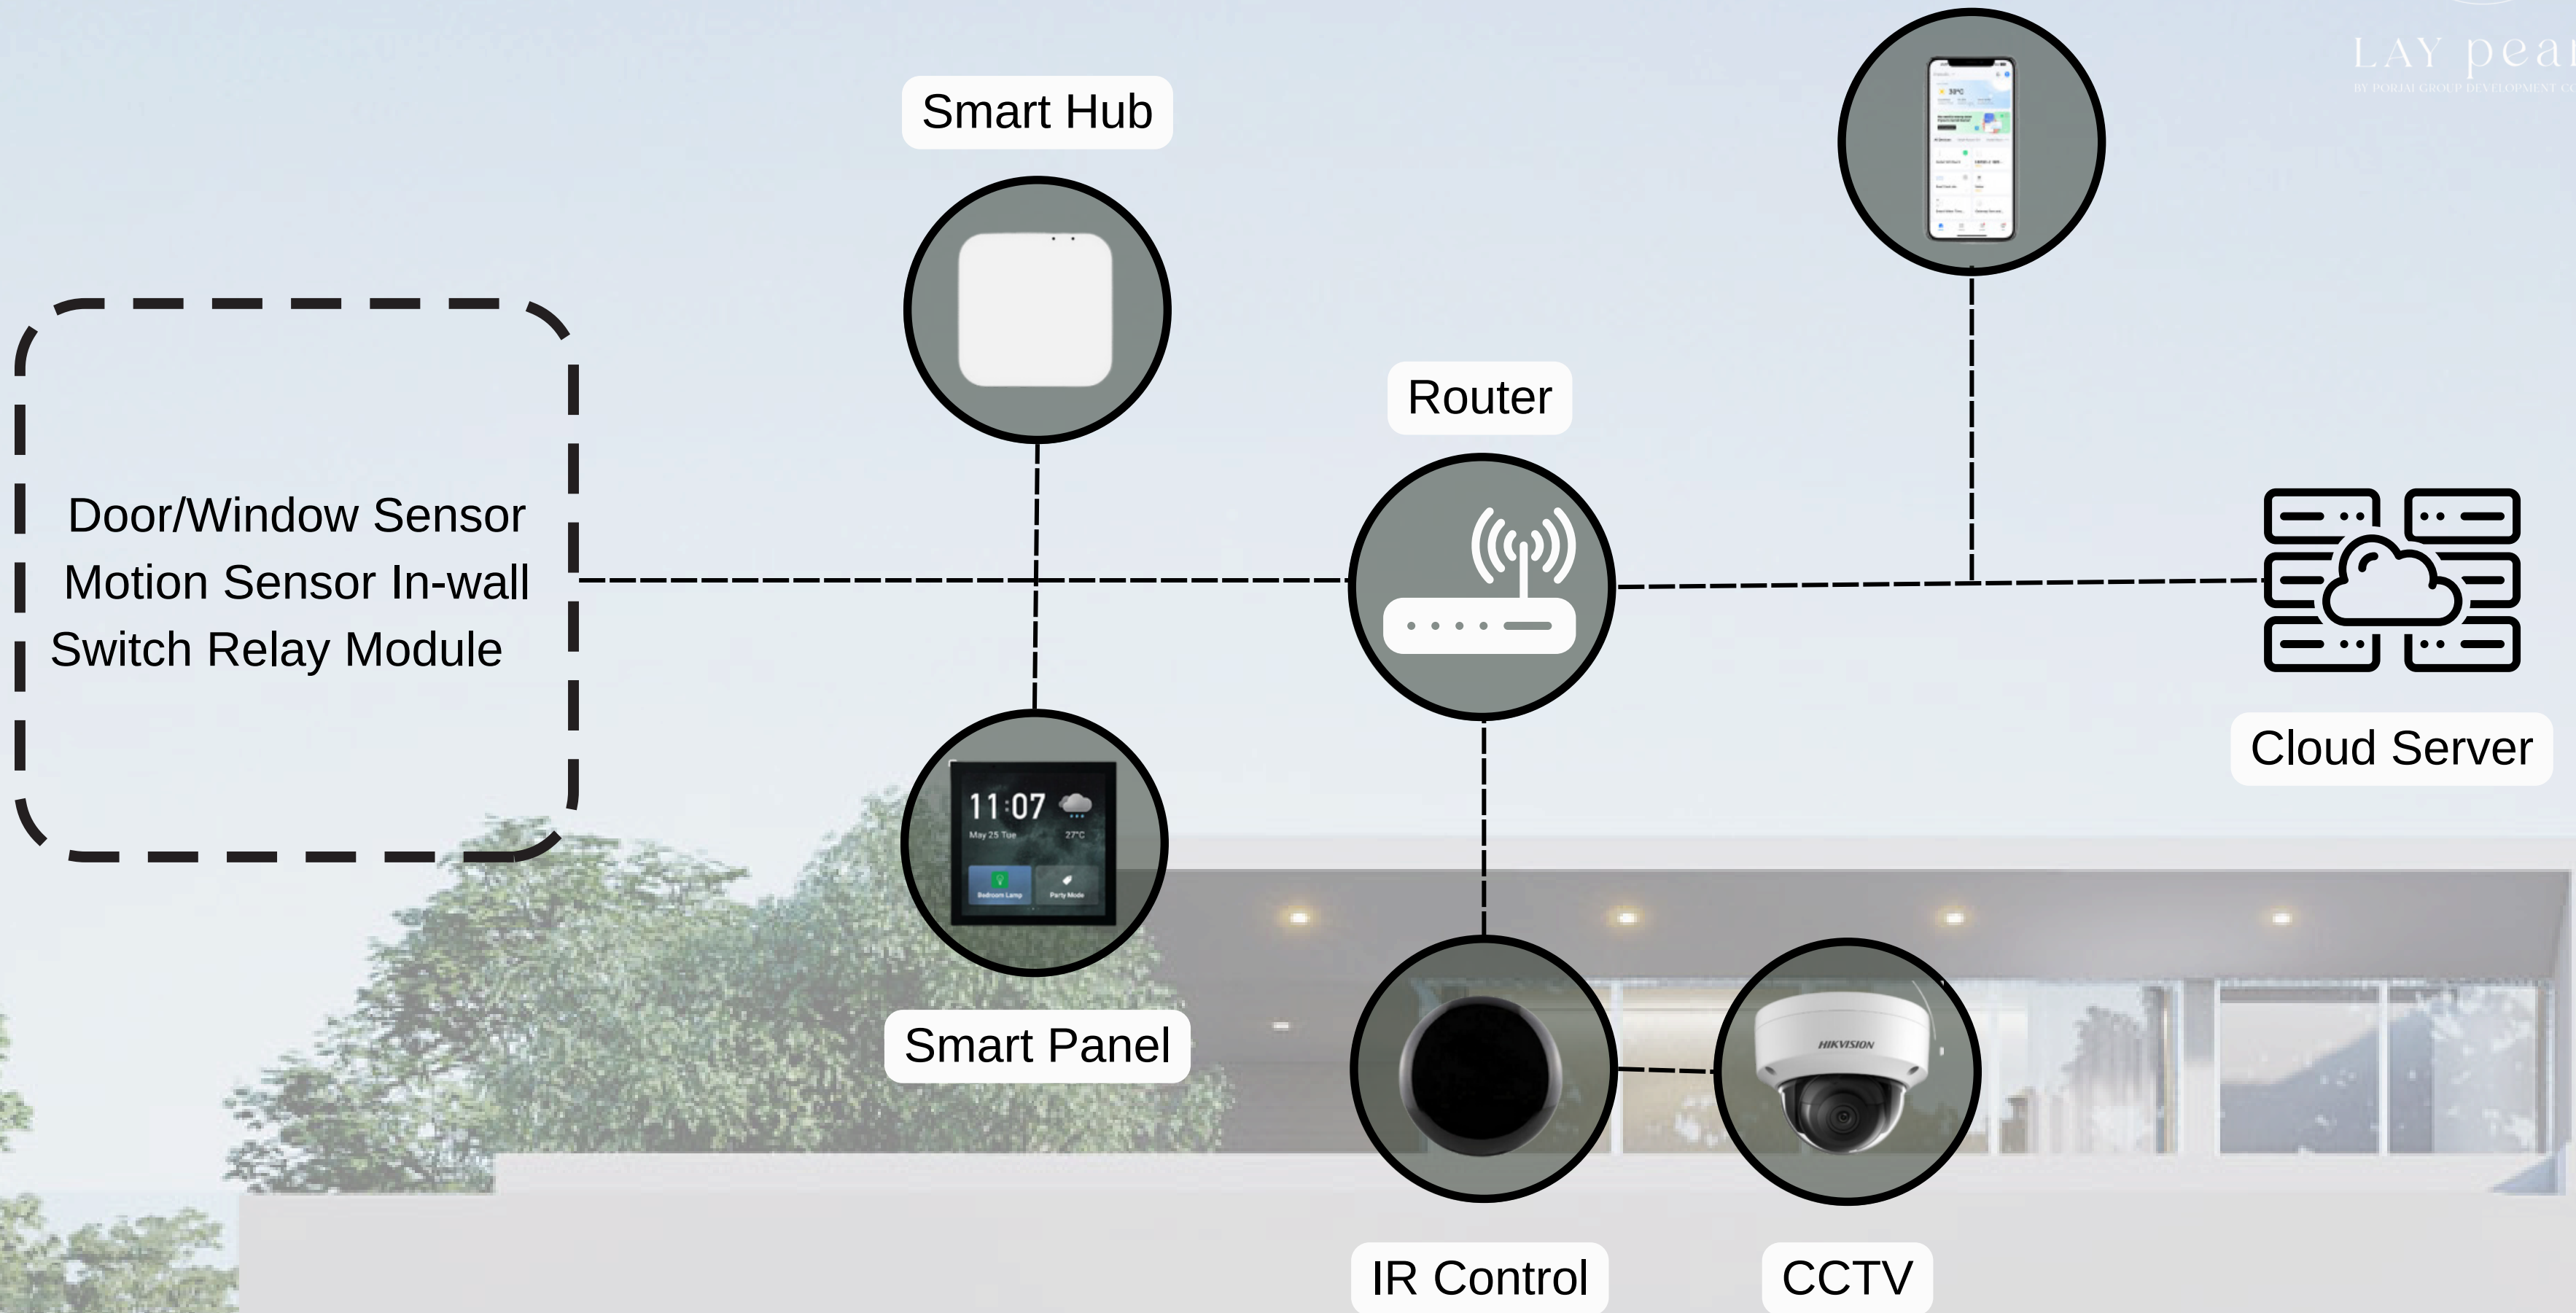

SMART HOME APPLICATION FLOW

LAY pearl
BY PORIAI GROUP DEVELOPMENT CO., LTD.